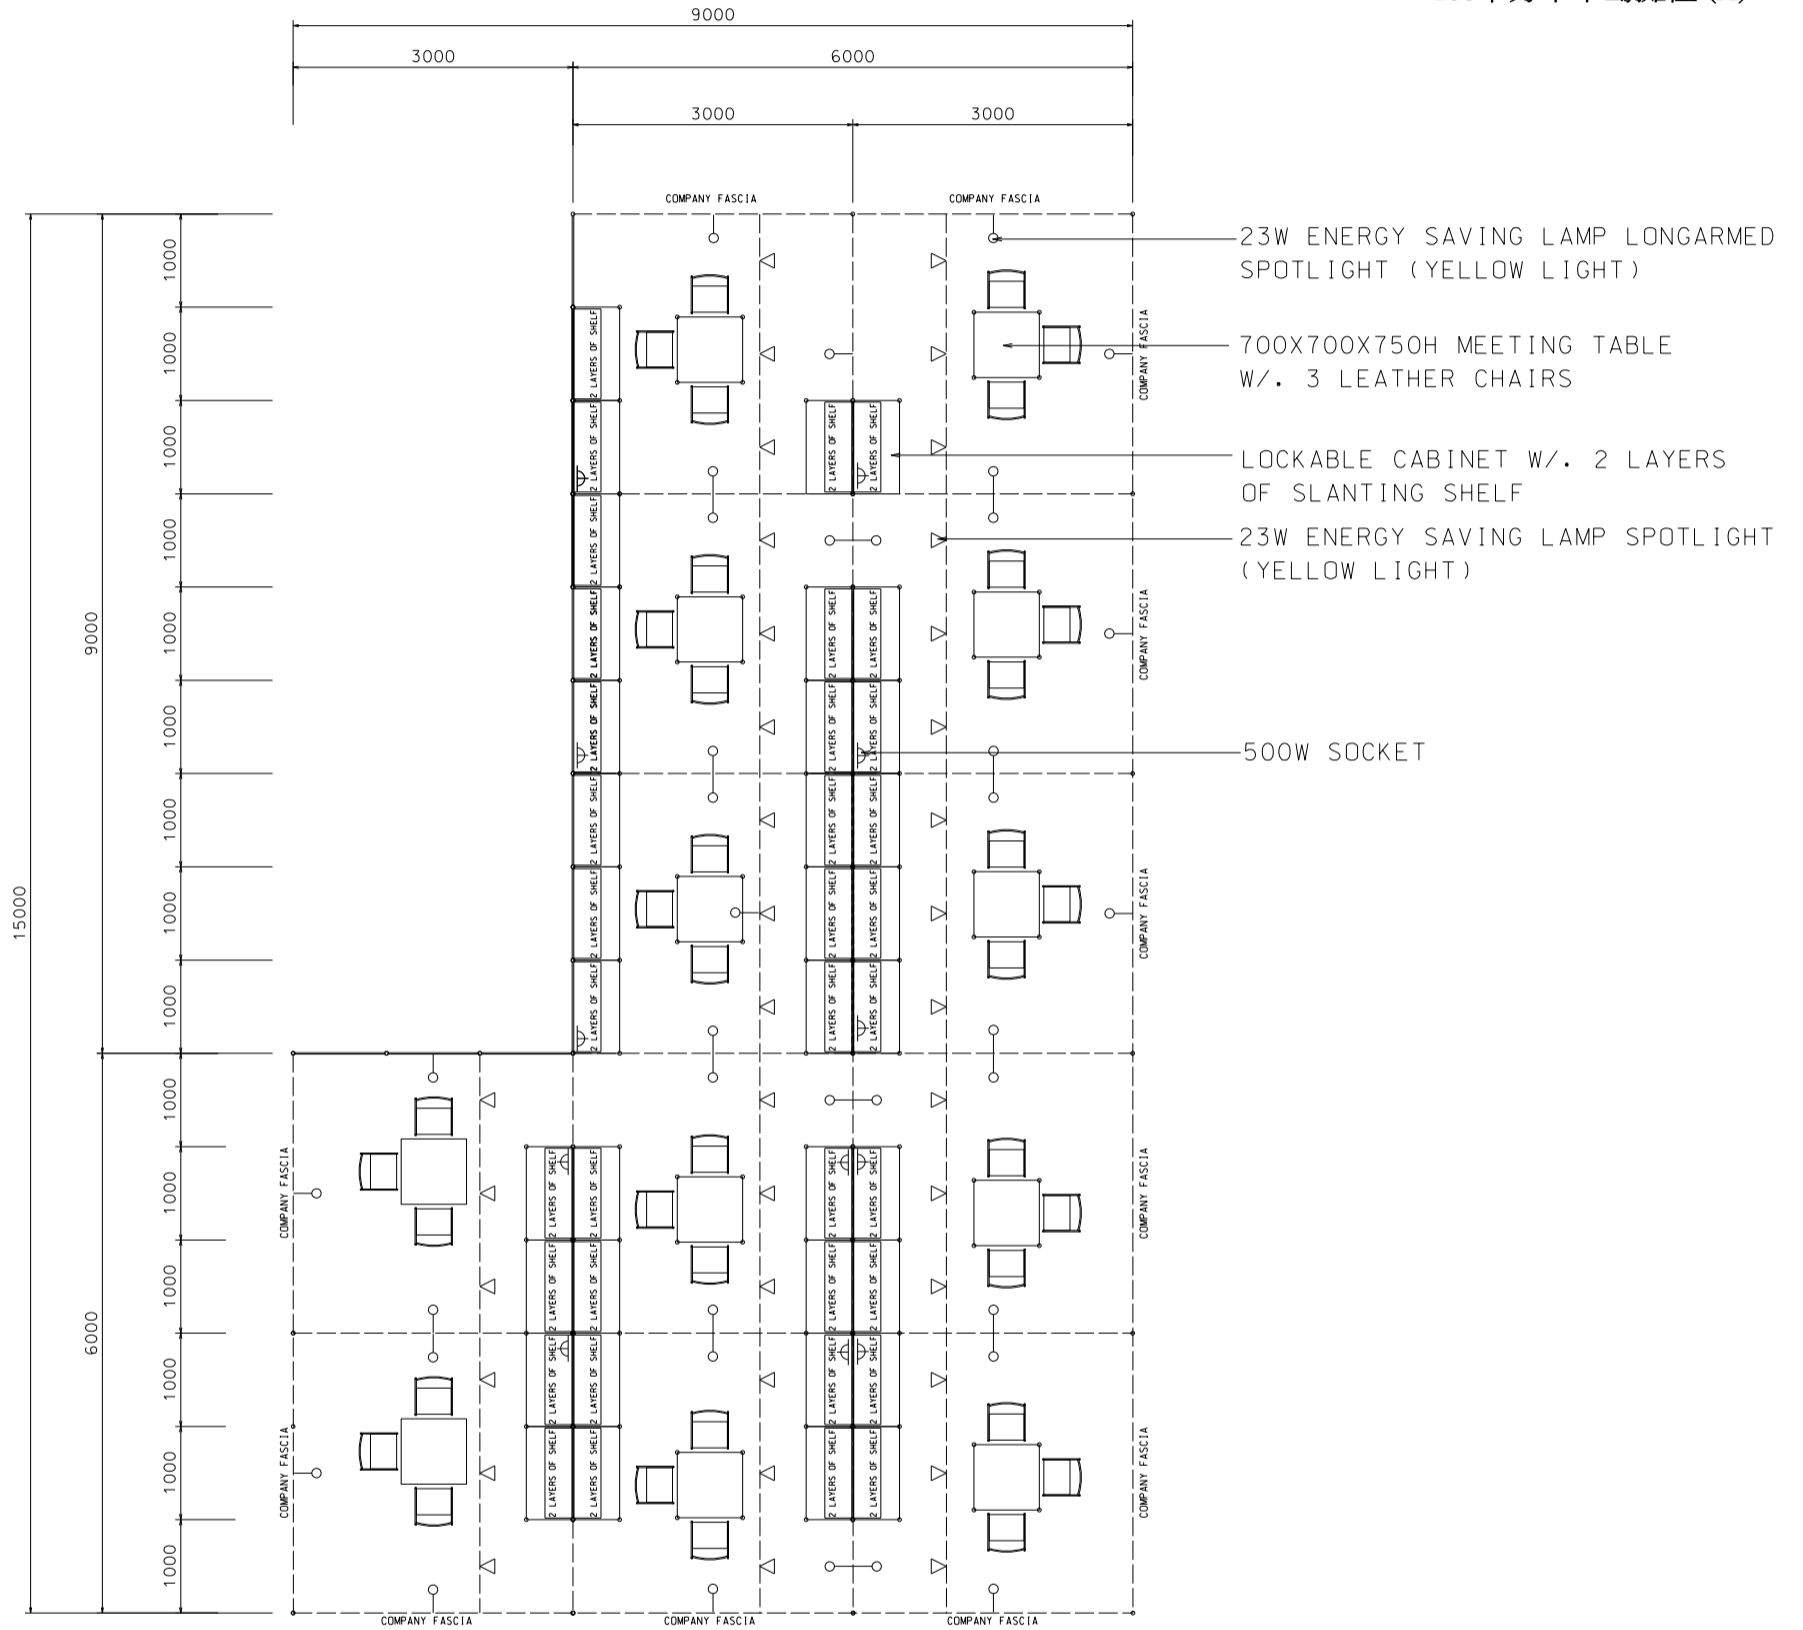

108 Sq.m. Odd Size Standard Booth (A)

108平方米標準攤位 (A)

BOOTH SPECIFICATIONS		QTY.
	1000W x 500D x 750H CABINET	36
	3000W x 300D SLOPE WOODEN DISPLAY SHELF	16
	2000W x 300D SLOPE WOODEN DISPLAY SHELF	12
	23W ENERGY SAVING LAMP SPOTLIGHT (YELLOW LIGHT)	36
	23W ENERGY SAVING LAMP LONGARMED SPOTLIGHT (YELLOW LIGHT)	36
	700W x 700D x 750H MEETING TABLE	12
	BLACK LEATHER CHAIR	36
	CEILING BEAM	36M
	500W SOCKET	12
RUBBISH BIN & CARPET (108sqm.)		

*The Hong Kong Trade Development Council reserves the right to change the configuration if necessary.
 *如有需要，香港貿易發展局有權更改攤位結構。

C

108 Sq.m. Peninsula Booth (A)

108平方米半島攤位 (A)

BOOTH SPECIFICATIONS		QTY.
	1000W x 500D x 750H CABINET	36
	1000W x 300D SLOPE WOODEN DISPLAY SHELF	4
	2000W x 300D SLOPE WOODEN DISPLAY SHELF	22
	3000W x 300D SLOPE WOODEN DISPLAY SHELF	8
	23W ENERGY SAVING LAMP SPOTLIGHT (YELLOW LIGHT)	36
	23W ENERGY SAVING LAMP LONGARMED SPOTLIGHT (YELLOW LIGHT)	36
	700W x 700D x 750H MEETING TABLE	12
	BLACK LEATHER CHAIR	36
	CEILING BEAM	70M
	500W SOCKET	12
	RUBBISH BIN & CARPET (108sqm.)	