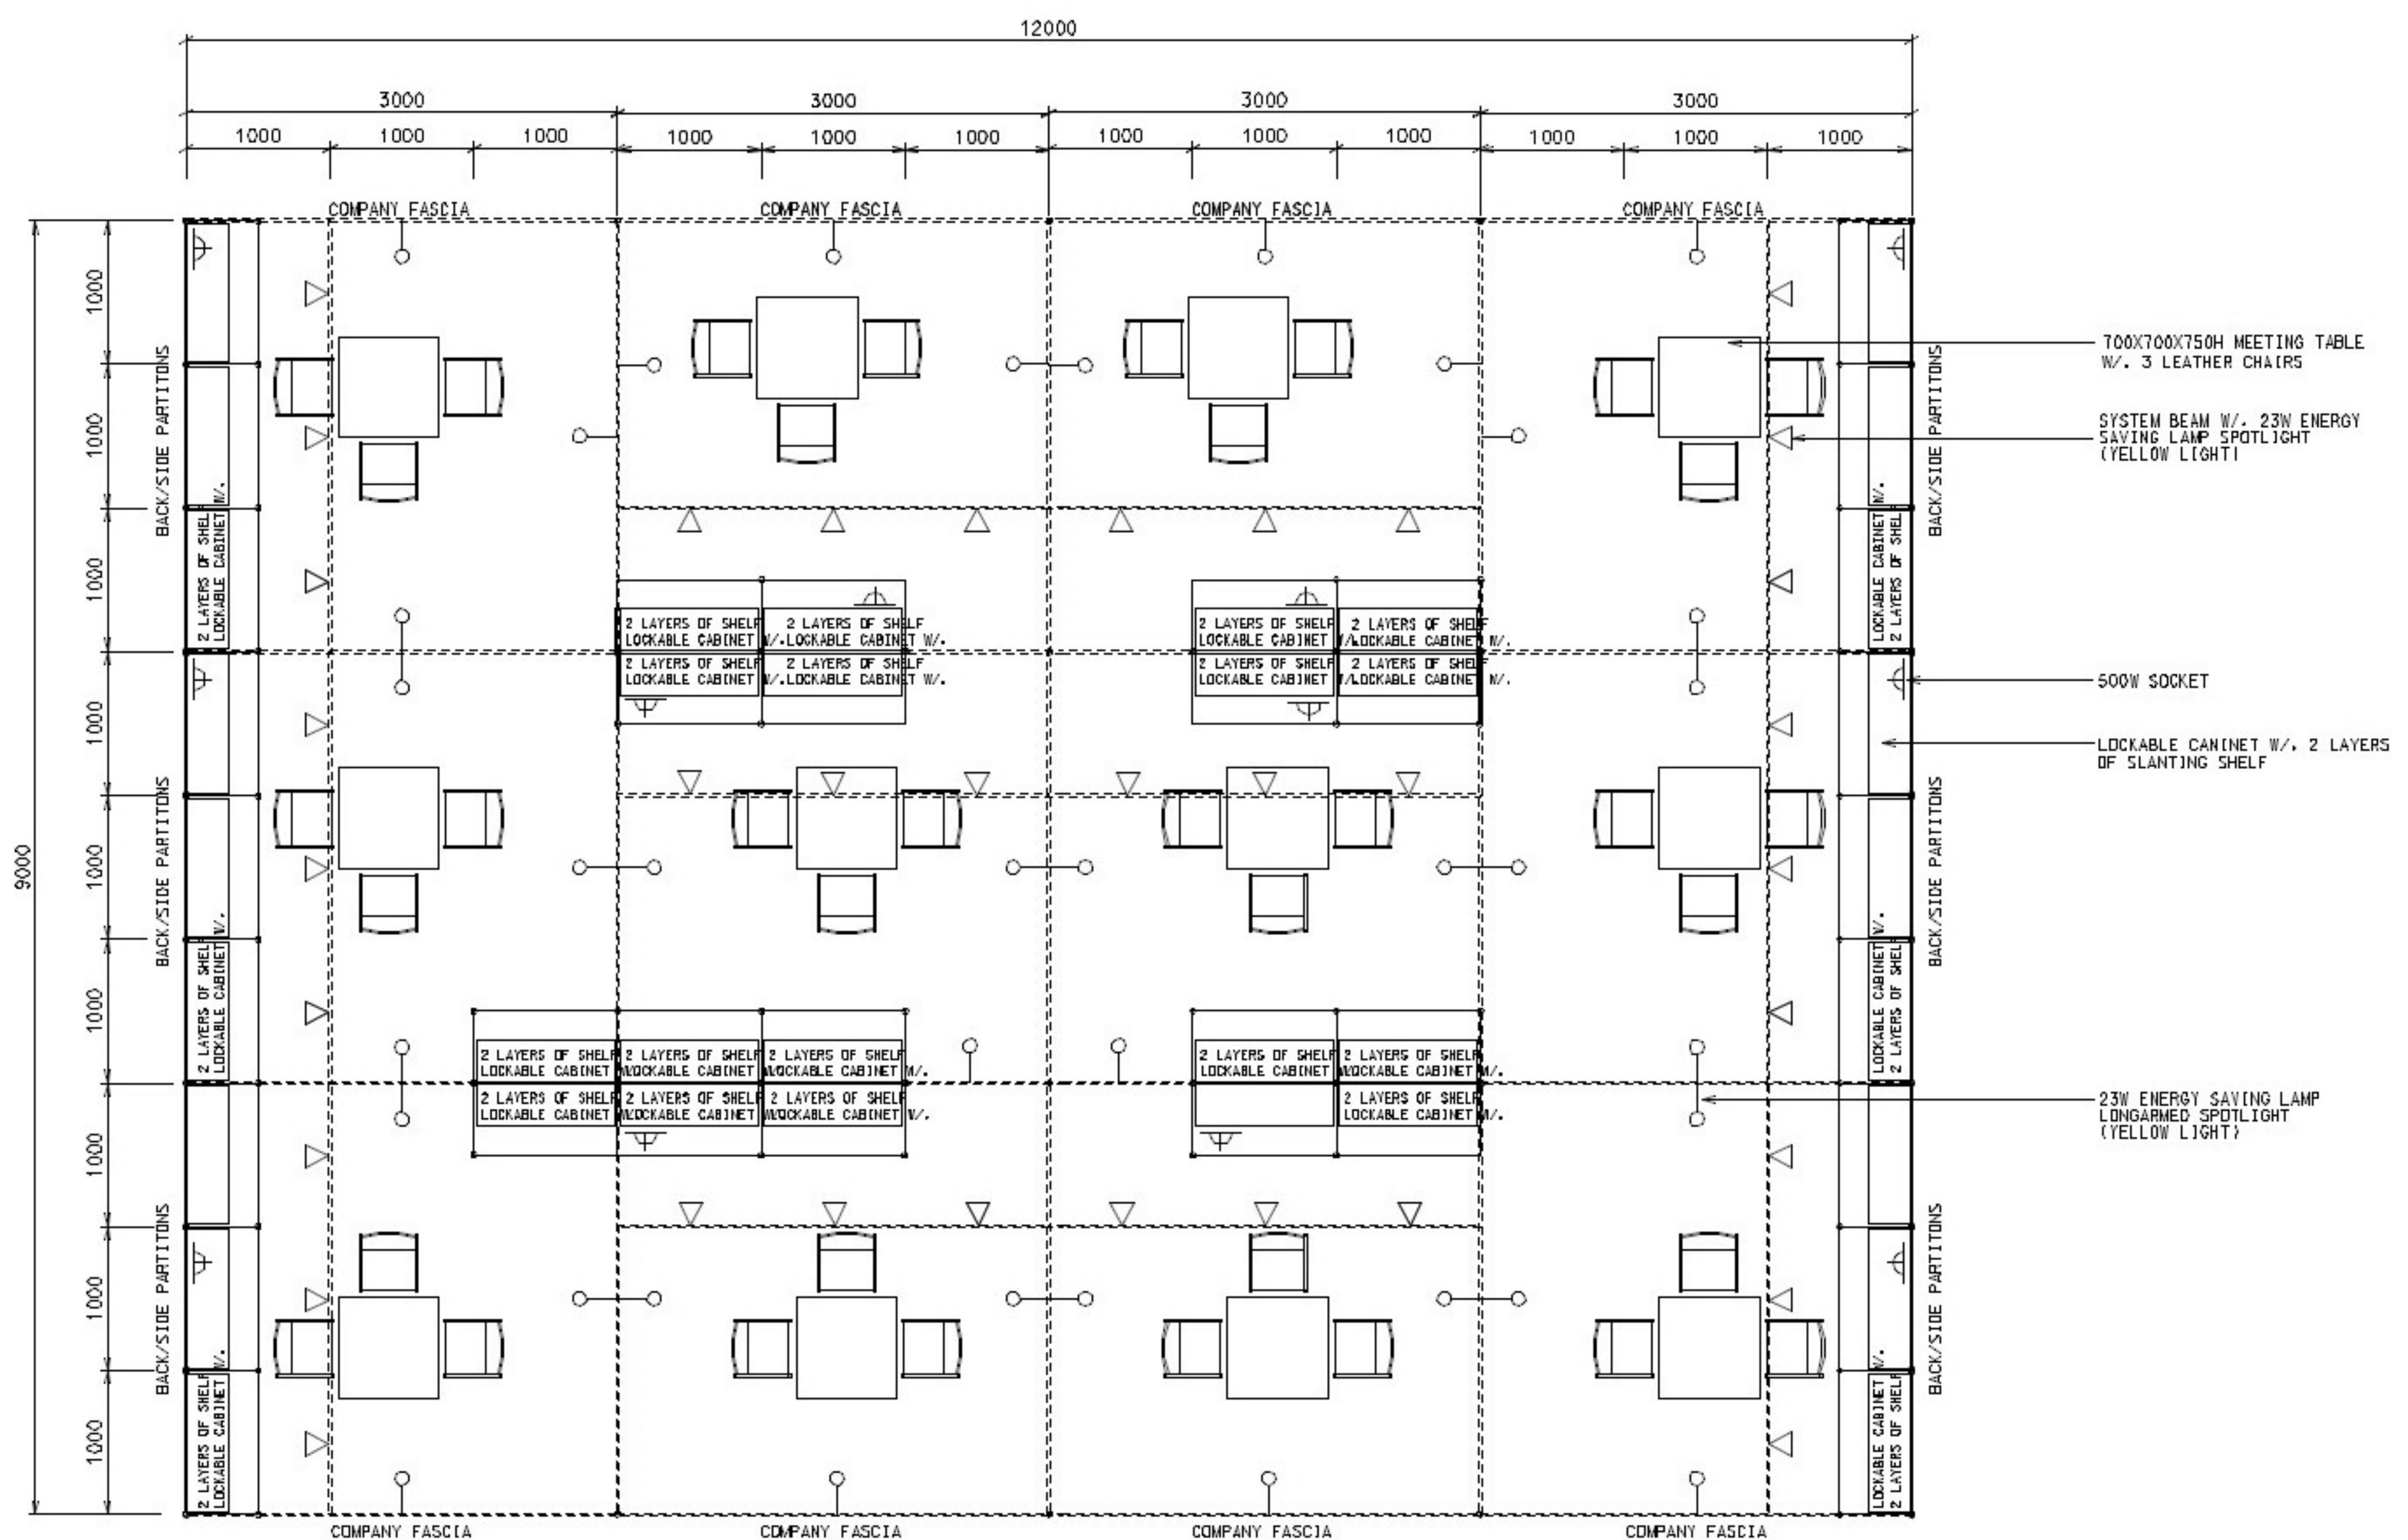

108 Sq.m. Odd Size Standard Booth (A)

108平方米標準攤位 (A)

BOOTH SPECIFICATIONS		QTY.
	1000W x 500D x 750H CABINET	36
	3000W x 300D SLOPE WOODEN DISPLAY SHELF	16
	2000W x 300D SLOPE WOODEN DISPLAY SHELF	12
	23W ENERGY SAVING LAMP SPOTLIGHT (YELLOW LIGHT)	36
	23W ENERGY SAVING LAMP LONGARMED SPOTLIGHT (YELLOW LIGHT)	36
	700W x 700D x 750H MEETING TABLE	12
	BLACK LEATHER CHAIR	36
	CEILING BEAM	36M
	500W SOCKET	12
RUBBISH BIN & CARPET (108sqm.)		

*The Hong Kong Trade Development Council reserves the right to change the configuration if necessary.
 *如有需要，香港貿易發展局有權更改攤位結構。

C

108 Sq.m. Peninsula Booth (A)

108平方米半島攤位 (A)

BOOTH SPECIFICATIONS		QTY.
	1000W x 500D x 750H CABINET	36
	1000W x 300D SLOPE WOODEN DISPLAY SHELF	4
	2000W x 300D SLOPE WOODEN DISPLAY SHELF	22
	3000W x 300D SLOPE WOODEN DISPLAY SHELF	8
	23W ENERGY SAVING LAMP SPOTLIGHT (YELLOW LIGHT)	36
	23W ENERGY SAVING LAMP LONGARMED SPOTLIGHT (YELLOW LIGHT)	36
	700W x 700D x 750H MEETING TABLE	12
	BLACK LEATHER CHAIR	36
	CEILING BEAM	70M
	500W SOCKET	12
	RUBBISH BIN & CARPET (108sqm.)	